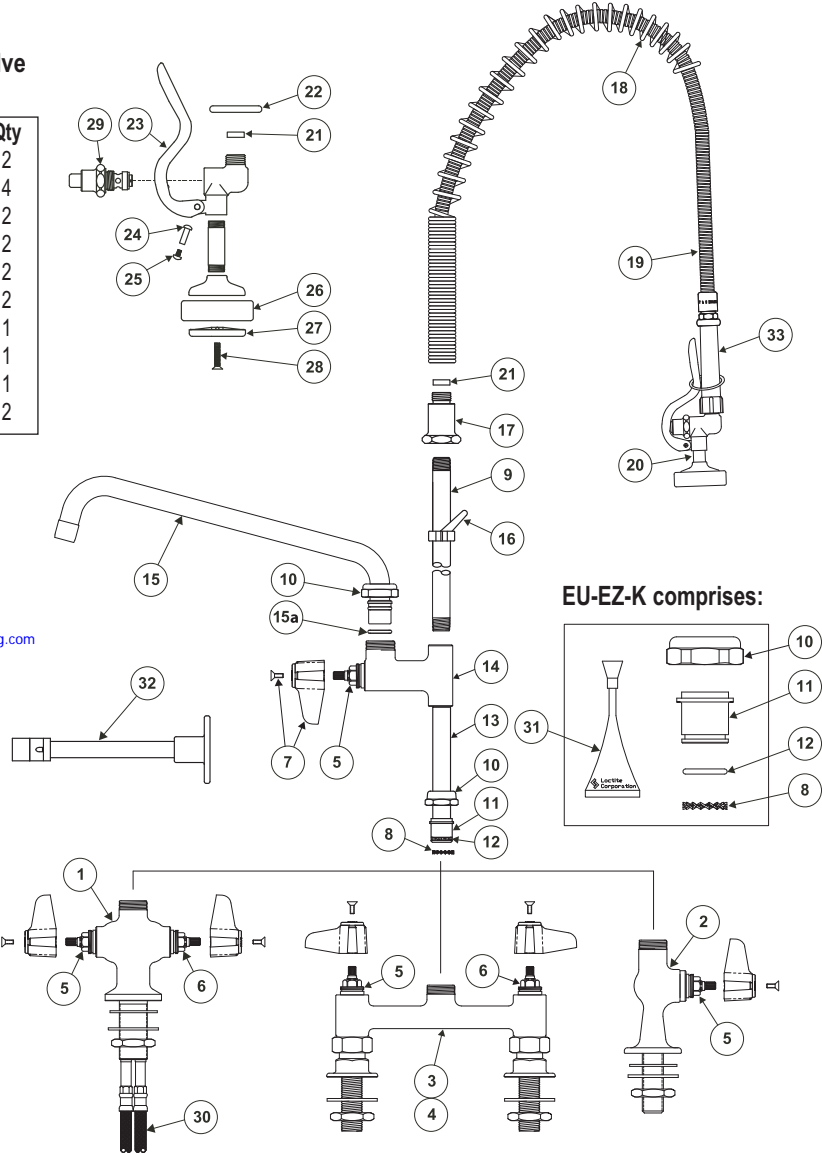

UK-10K Kit for UK-0107 Spray Valve comprises:

Item	Part No	Description	Qty
	000895-45	Valve Spring	2
	000974-45	Bonnet Washer	4
21	010476-45	Hose Washer	2
	010565-45	Bonnet Washer	2
	010563-45	Seat Washer	2
	014615	Packing Seal	2
26	011475-45	Blue Spayhead Ring	1
27	017288-45	Blue Sprayface	1
28	000913-45	Sprayface Screw	1
	009306-20	Valve Stem	2

EU-EZ-K comprises:

Item	Part No	Description
Faucet Body Assembly		
1	014674-40	Mono Deck Mount Faucet
2	014654-40	Single Inlet Faucet Body
3	014648-40	Twin Deck Mount Faucet (152mm)
4	014650-40	Twin Deck Mount Faucet (180mm)
5	013787-45	Spindle Assembly - Hot
6	013788-45	Spindle Assembly - Cold
7	E-HDL-L	Tap Handle c/w Blue/Red Screws
8	014200-45	Lock Washer*
Riser Assembly		
9	000369-40	Riser 3/8" x 457mm
	014610-40	Riser 3/8" x 533mm
	000372-40	Riser 3/8" x 610mm
	000374-40	Riser 3/8" x 711mm
10	013839-25	Swivel Nut*
11	013957-25	Bushing*
12	001062-45	O-Ring*
13	000358-40	Nipple 3/8" x 76mm
	000361-40	Nipple 3/8" x 127mm
14	EU-AF00	Add-On Faucet
15	ES-06	Swing Nozzle 152mm
	ES-12	Swing Nozzle 305mm
	ES-18	Swing Nozzle 457mm
15a	013839-25	O-Ring for Swing Nozzle

Item	Part No	Description
Riser Assembly (continued)		
16	014069-40	Finger Hook Assembly c/w Screw
32	B-0109-03	Wall Bracket 305 mm
Pre-Rinse Unit		
17	000821-40	Spring Holder
18	010294-45	Overhead Spring
19	EB-0020-H	508mm Flexible SS Hose
	EB-0120-CMH	1200mm Flexible SS Hose
	UK-0040-H	1016 mm Flexible SS Hose
20	UK-0107	Standard Spray Valve
	EB-0107-C	Low Flow Spray Valve
33	011482-40	Handle for Spray Valve
Spray Valve Assembly		
21	010476-45	Hose Washer**
22	000907-45	Hold Down Ring
23	011454-45	Squeeze Valve Handle
24	000973-45	Nut for Handle
25	003199-45	Screw for Handle
26	011475-45	Ring for Sprayhead**
27	017288-45	Sprayface**
28	000913-45	Screw for Sprayface**
29	002856-40	Bonnet Assembly
31	010588-45	Loctite*

* Included in EU-EZ-K Parts Kit. ** Included in UK-10K Kit