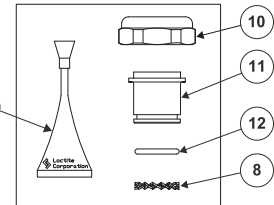

EU-EZ-K comprises:

Item	Part No	Description
Faucet Body Assembly		
1	014674-40	Mono Deck Mount Faucet
2	014654-40	Single Inlet Faucet Body
3	014648-40	Twin Deck Mount Faucet (152mm)
4	014650-40	Twin Deck Mount Faucet (180mm)
5	013787-45	Spindle Assembly - Hot
6	013788-45	Spindle Assembly - Cold
7	E-HDL-L	Tap Handle c/w Blue/Red Screws
8	014200-45	Lock Washer*
Riser Assembly		
9	000369-40	Riser 3/8" x 457mm
	014610-40	Riser 3/8" x 533mm
	000372-40	Riser 3/8" x 610mm
	000374-40	Riser 3/8" x 711mm
10	013839-25	Swivel Nut*
11	013957-25	Bushing*
12	001062-45	O-Ring*
13	000358-40	Nipple 3/8" x 76mm
	000361-40	Nipple 3/8" x 127mm
14	EU-AF00	Add-On Faucet
15	ES-06	Swing Nozzle 152mm
	ES-12	Swing Nozzle 305mm
	ES-18	Swing Nozzle 457mm
15a	013839-25	O-Ring for Swing Nozzle

Item	Part No	Description
Riser Assembly (continued)		
16	014069-40	Finger Hook Assembly c/w Screw
32	B-0109-03	Wall Bracket 305 mm
Pre-Rinse Unit		
17	000821-40	Spring Holder
18	010294-45	Overhead Spring
19	EB-0020-H	508mm Flexible SS Hose
	EB-0120-CMH	1200mm Flexible SS Hose
	UK-0040-H	1016 mm Flexible SS Hose
20	UK-0107	Standard Spray Valve
	EB-0107-C	Low Flow Spray Valve
33	011482-40	Handle for Spray Valve
Spray Valve Assembly		
21	010476-45	Hose Washer**
22	000907-45	Hold Down Ring
23	011454-45	Squeeze Valve Handle
24	000973-45	Nut for Handle
25	003199-45	Screw for Handle
26	011475-45	Ring for Sprayhead**
27	017288-45	Sprayface**
28	000913-45	Screw for Sprayface**
29	002856-40	Bonnet Assembly
31	010588-45	Loctite*